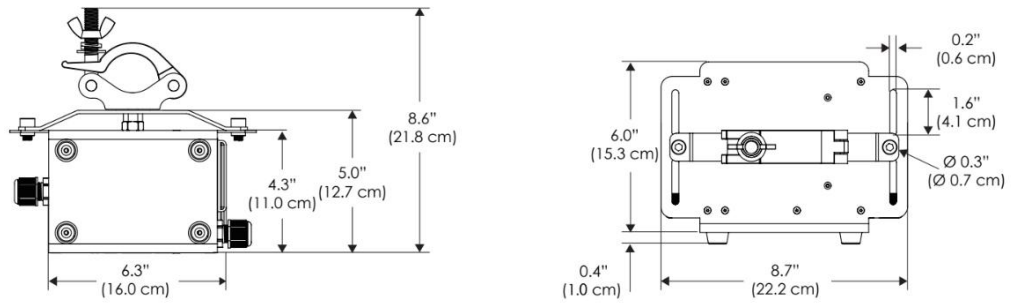

**MECHANICAL FIGURES**

**W2KN-CLP**

**W2KN-PVT**

**Power Supply  
100-240V PSU**

**Power Supply  
100-277V PSU**

## PHOTOMETRIC DATA

### AMZ

Distance		5' (~1.5 m)	8' (~2.5 m)	12' (~3.7 m)
@4000K	fc	4099	1776	803
	lux	44116	19117	8636
@6500K	fc	4167	1806	816
	lux	44849	19434	8780
Beam Diameter		Ø 2.4' (0.7m)	Ø 3.8' (1.2m)	Ø 5.7' (1.7m)