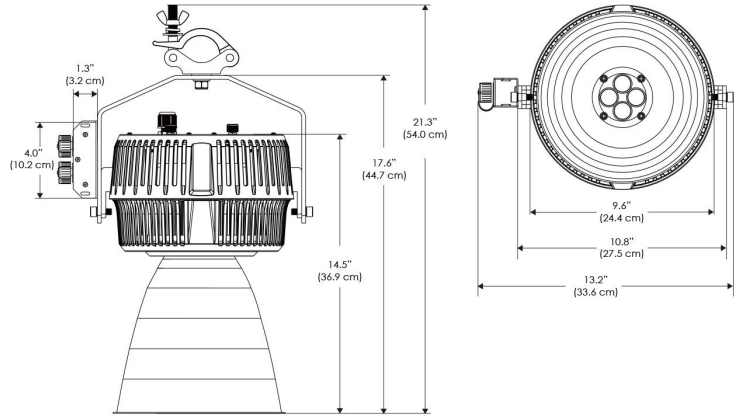

MECHANICAL FIGURES

W2KN-CLP