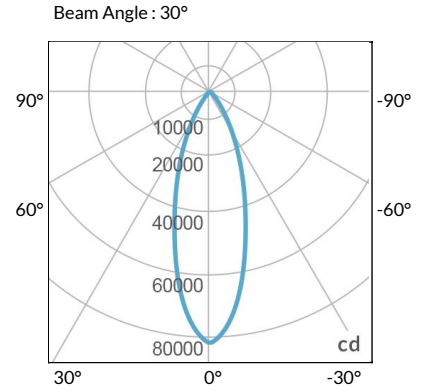

## PHOTOMETRIC DATA

### AMZ

Distance		5' (~1.5 m)	8' (~2.5 m)	12' (~3.7 m)
@4000K	fc	4099	1776	803
	lux	44116	19117	8636
@6500K	fc	4167	1806	816
	lux	44849	19434	8780
Beam Diameter		Ø 2.4' (0.7m)	Ø 3.8' (1.2m)	Ø 5.7' (1.7m)

### TLB

Distance		5' (~1.5 m)	8' (~2.5 m)	12' (~3.7 m)
@8000K	fc	2289	1036	448
	lux	24630	11146	4818
@14000K	fc	3276	1490	636
	lux	35261	16030	6838
Beam Diameter		Ø 2.4' (0.7m)	Ø 3.9' (1.2m)	Ø 5.7' (1.8m)