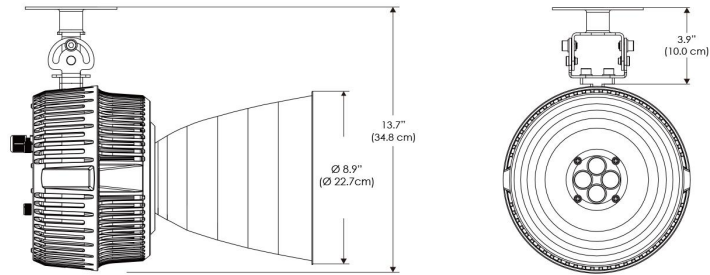

MECHANICAL FIGURES

W2KN-CLP

W2KN-PVT

**Power Supply
100-277V PSU**