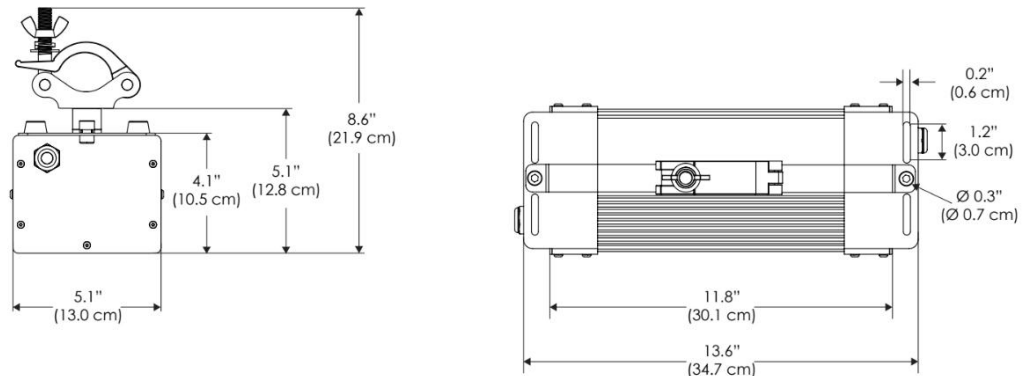

**MECHANICAL FIGURES**

**W2KN-CLP**

**W2KN-PVT**

**Power Supply  
100-240V PSU**

**Power Supply  
100-277V PSU**

## PHOTOMETRIC DATA

### AMZ

Distance		5' (~1.5 m)	8' (~2.5 m)	12' (~3.7 m)
@4000K	fc	4099	1776	803
	lux	44116	19117	8636
@6500K	fc	4167	1806	816
	lux	44849	19434	8780
Beam Diameter		Ø 2.4' (0.7m)	Ø 3.8' (1.2m)	Ø 5.7' (1.7m)

### TLB

Distance		5' (~1.5 m)	8' (~2.5 m)	12' (~3.7 m)
@8000K	fc	2289	1036	448
	lux	24630	11146	4818
@14000K	fc	3276	1490	636
	lux	35261	16030	6838
Beam Diameter		Ø 2.4' (0.7m)	Ø 3.9' (1.2m)	Ø 5.7' (1.8m)